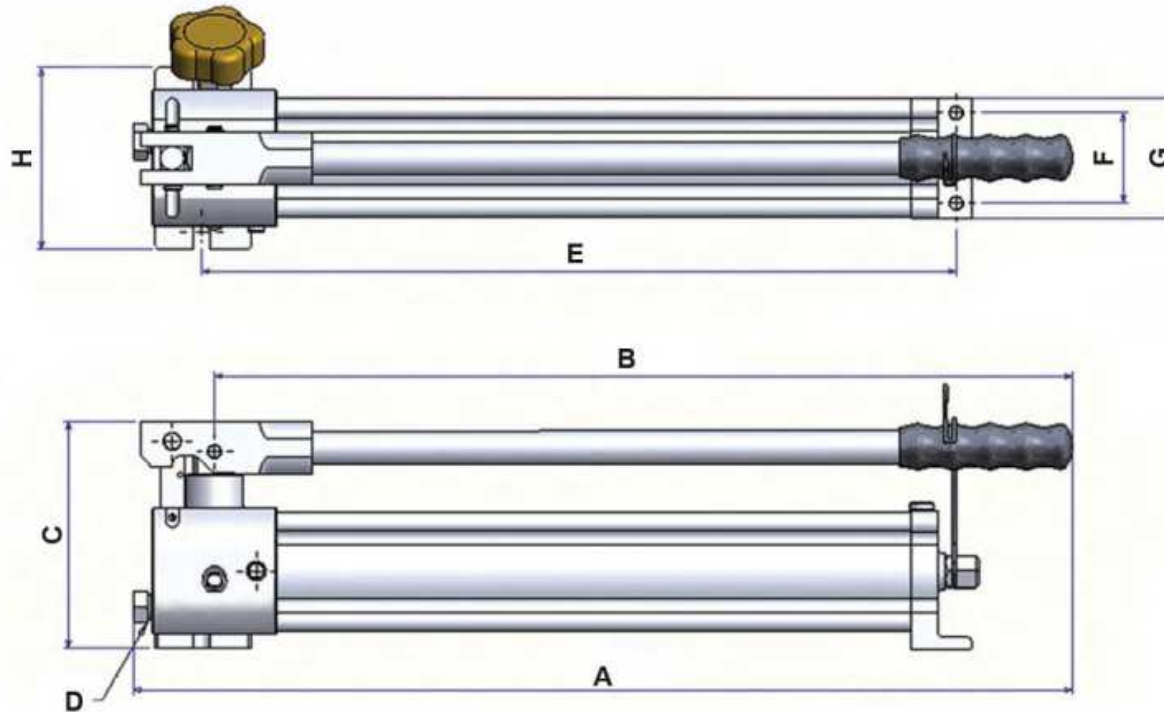

700 Bar Aluminium Hand Pumps

Order Code	PRESSURE RATING (bar)		Oil Cap (c.c)	Per Stroke (c.c)		A (mm)	B (mm)	C (mm)	D (uni* / mpt)	E (mm)	F (mm)	G (mm)	H (mm)	Weight (kgs)
	1st STAGE	2nd STAGE		1st STAGE	2nd STAGE									
	TM-AH350	13.8		700	350									
TM-AH1000	13.8	700	1000	12.9	2.3	542	513	127	3 / 8"	-	-	110	77	3.5
TM-AH2000	13.8	700	2000	12.9	2.3	623	556	135	3 / 8"	-	-	150	102	6